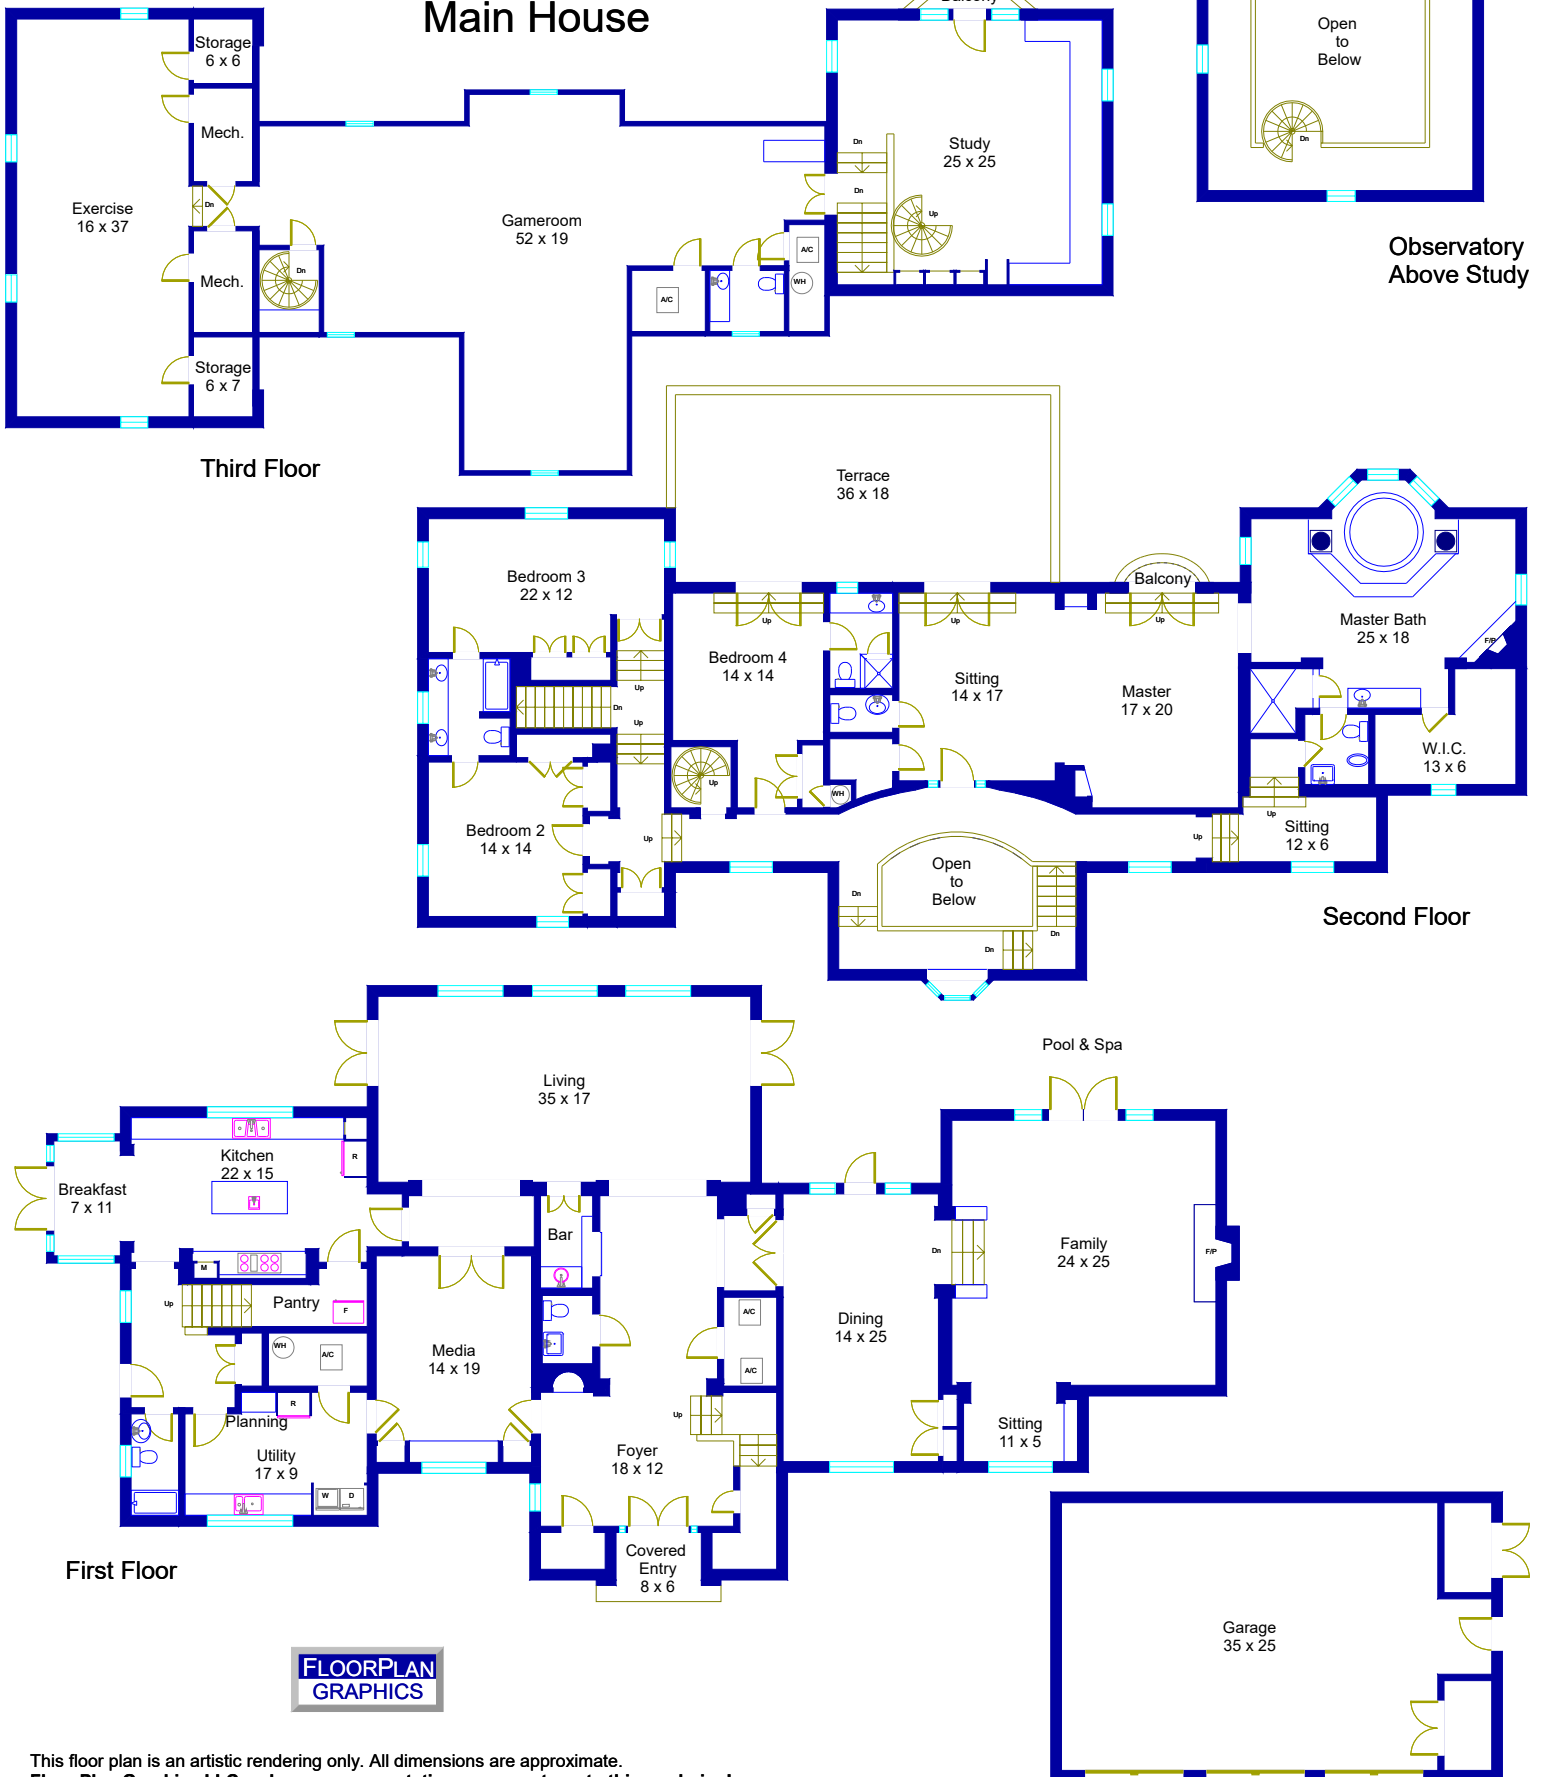

4521 Commanders Point Dr Austin, Texas Main House

This floor plan is an artistic rendering only. All dimensions are approximate. Floor Plan Graphics LLC makes no representation or warranty as to this rendering's accuracy and no measurements or dimensions should be relied upon without independent verification.